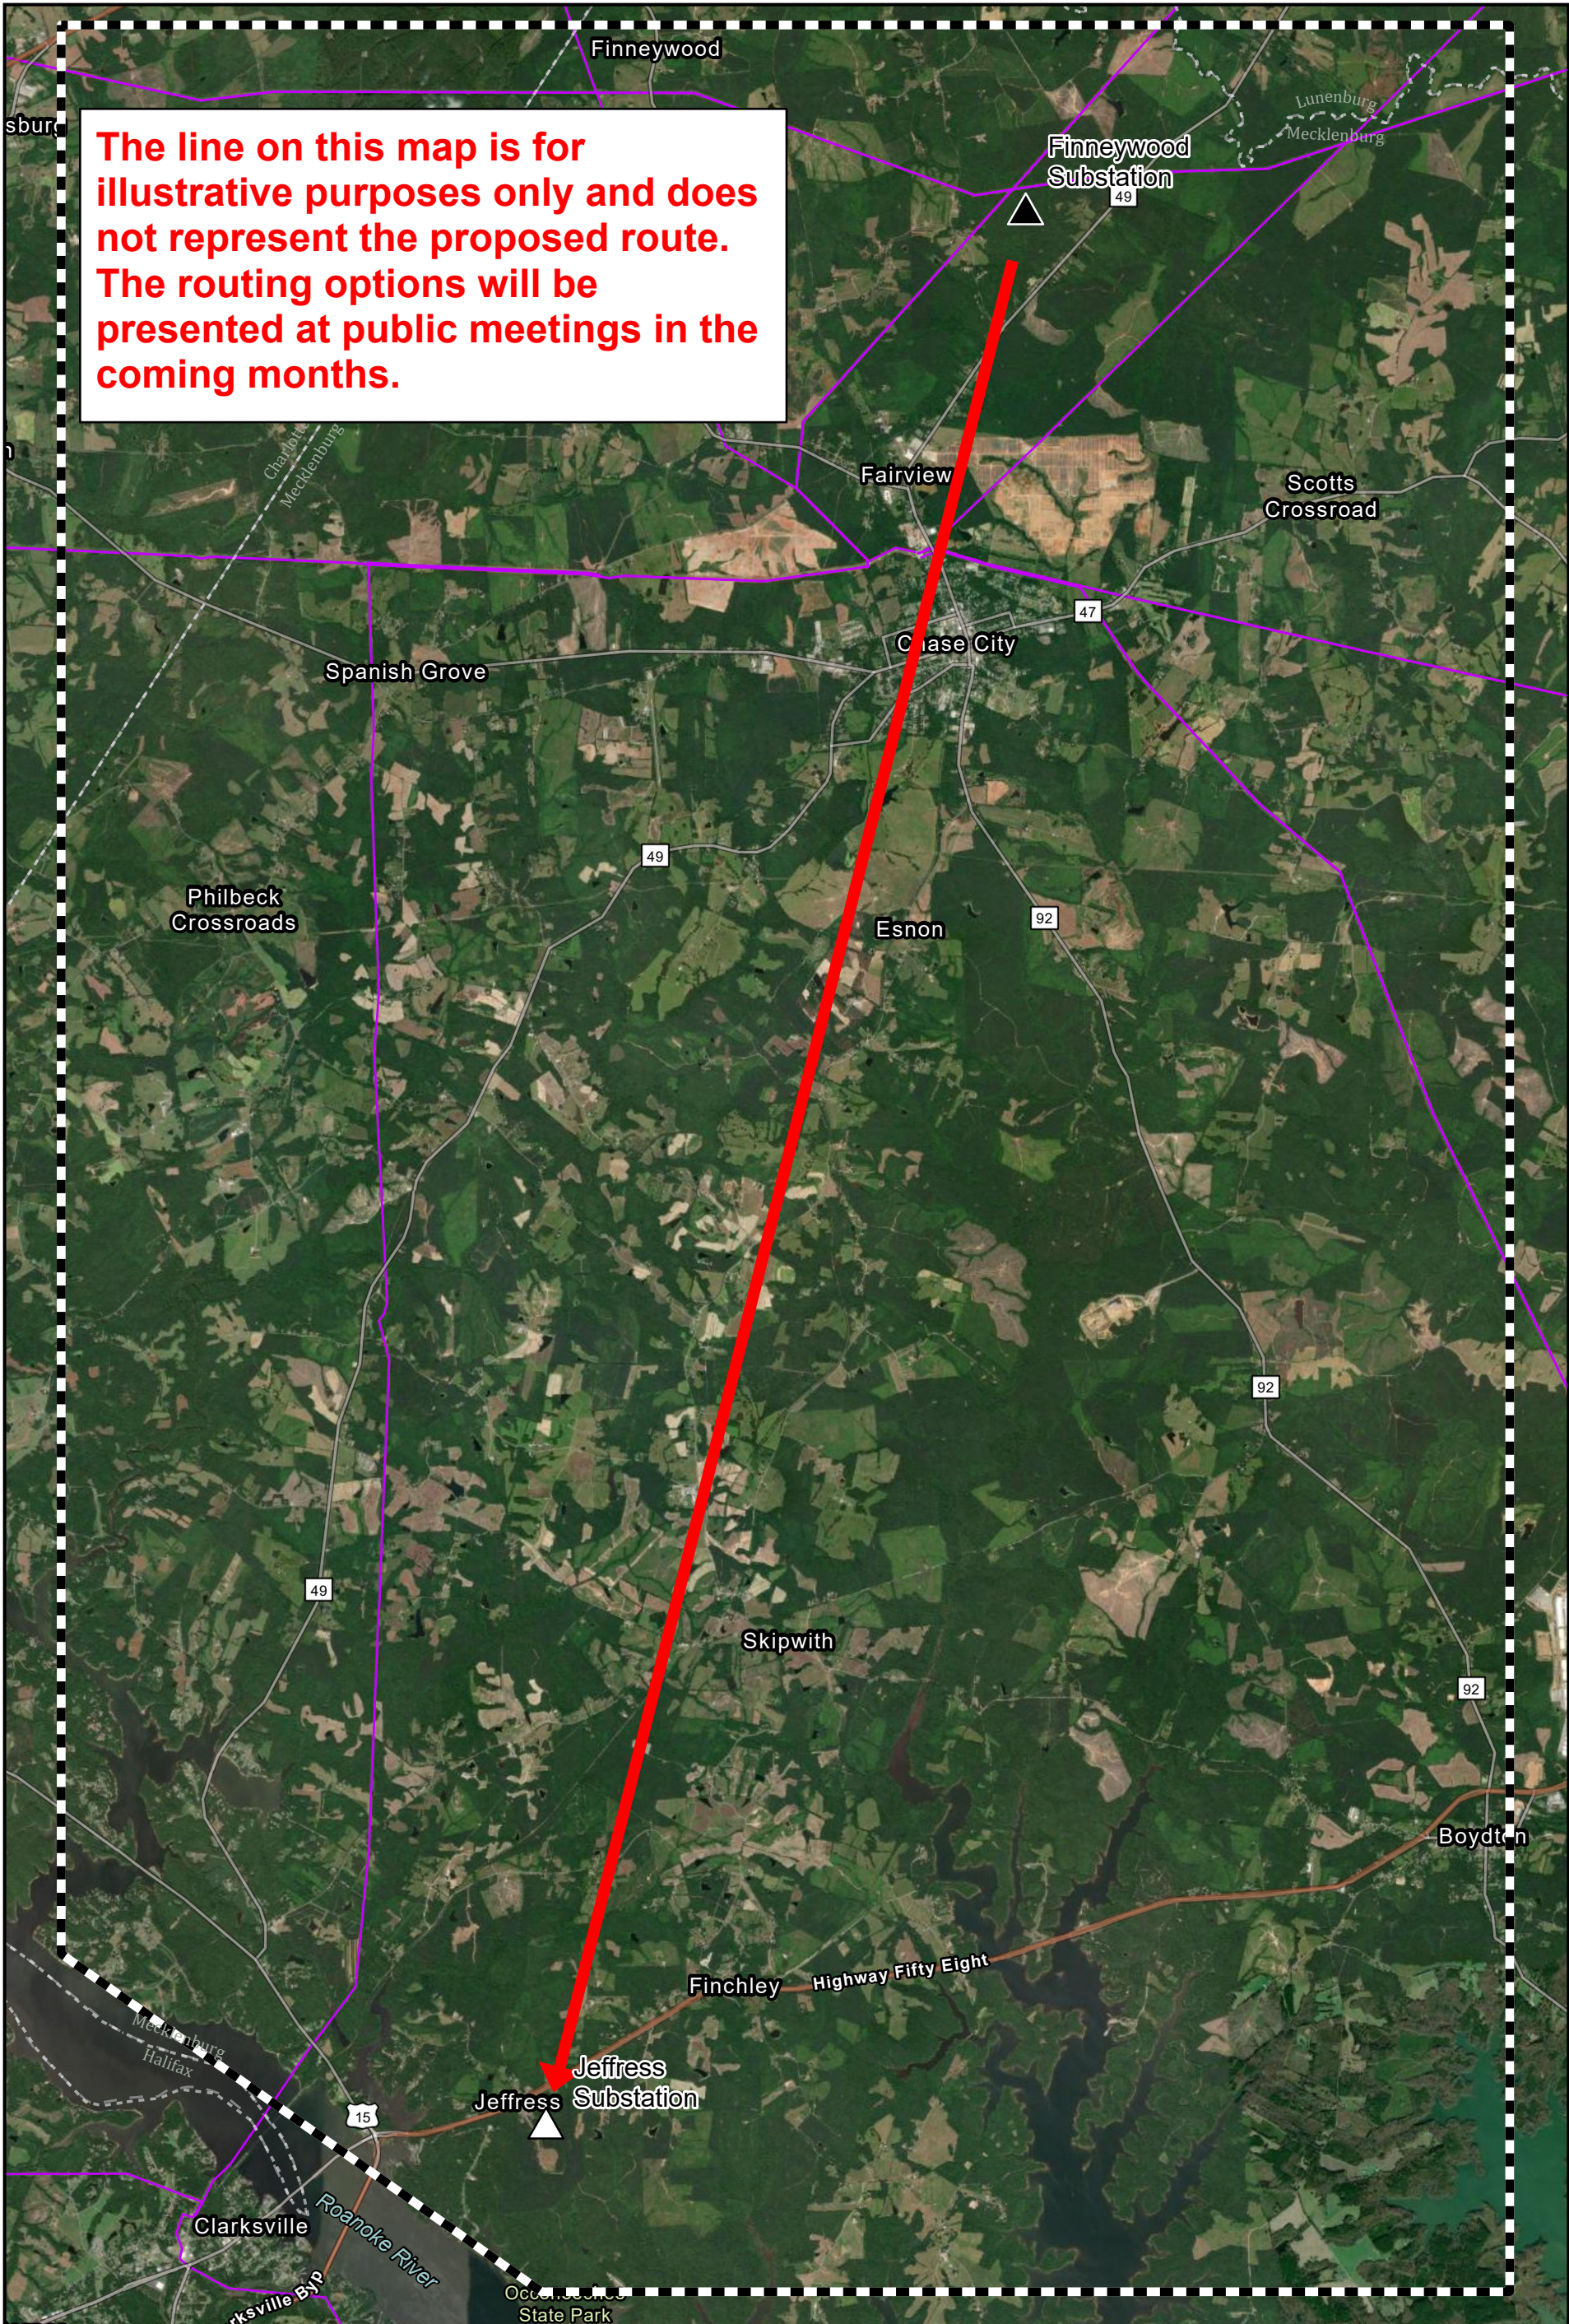

The line on this map is for illustrative purposes only and does not represent the proposed route. The routing options will be presented at public meetings in the coming months.

- ▲ Finneywood Substation
- △ Jeffress Substation
- ➔ General Project Need
- Existing Transmission Line
- ▣ Study Area

Overview Map - Study Area
Finneywood to Jeffress Project
 Dominion Energy Virginia
 Mecklenburg County, Virginia