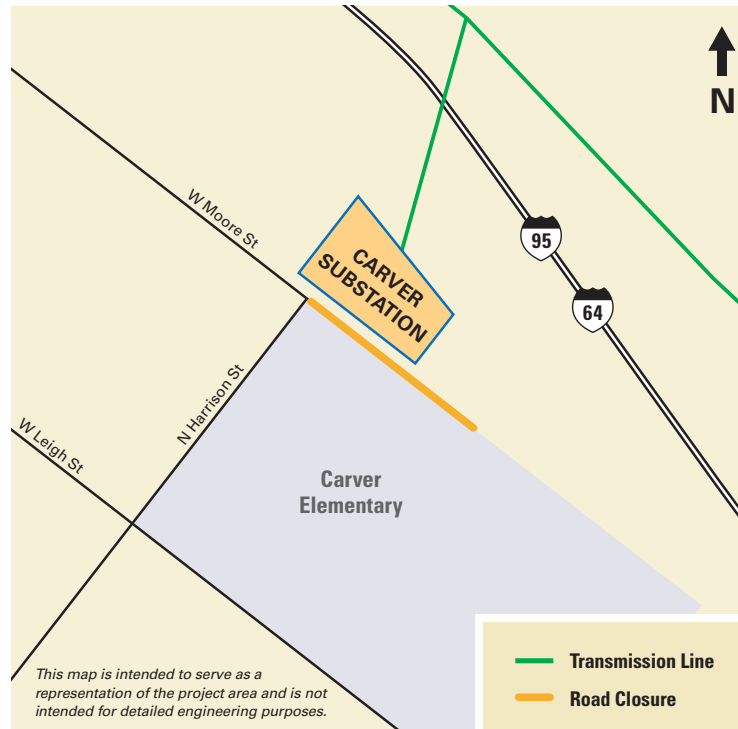

## Carver Substation

At Dominion Energy, we are committed to keeping you informed of upcoming work in your community. You are receiving this postcard because we will soon begin construction at our Carver Substation off West Moore Street in Richmond's Carver neighborhood.

SCAN HERE  
TO LEARN  
MORE

To protect electric infrastructure and ensure reliable service for our customers, we plan to replace the existing chain link and barbed wire fence at Carver Substation. A taller fence with new security technologies will be installed to better deter, monitor, and detect potential threats. We will also build a new retaining wall at the rear of the station, facing the highway.

Construction inside the substation began in late July 2024. The exterior fence replacement work is scheduled to last from early fall 2024 through spring 2025. The portion

of West Moore Street east of the North Harrison Street intersection will be closed beginning later in August for the duration of construction. We do not anticipate any interruptions to your electric service as a result of this project.

## CARVER SUBSTATION CONSTRUCTION

Construction from  
July 2024 – spring 2025

Install new 12-foot fence  
and security technologies

Temporary road closure at  
dead-end of West Moore Street

Work  
in your area